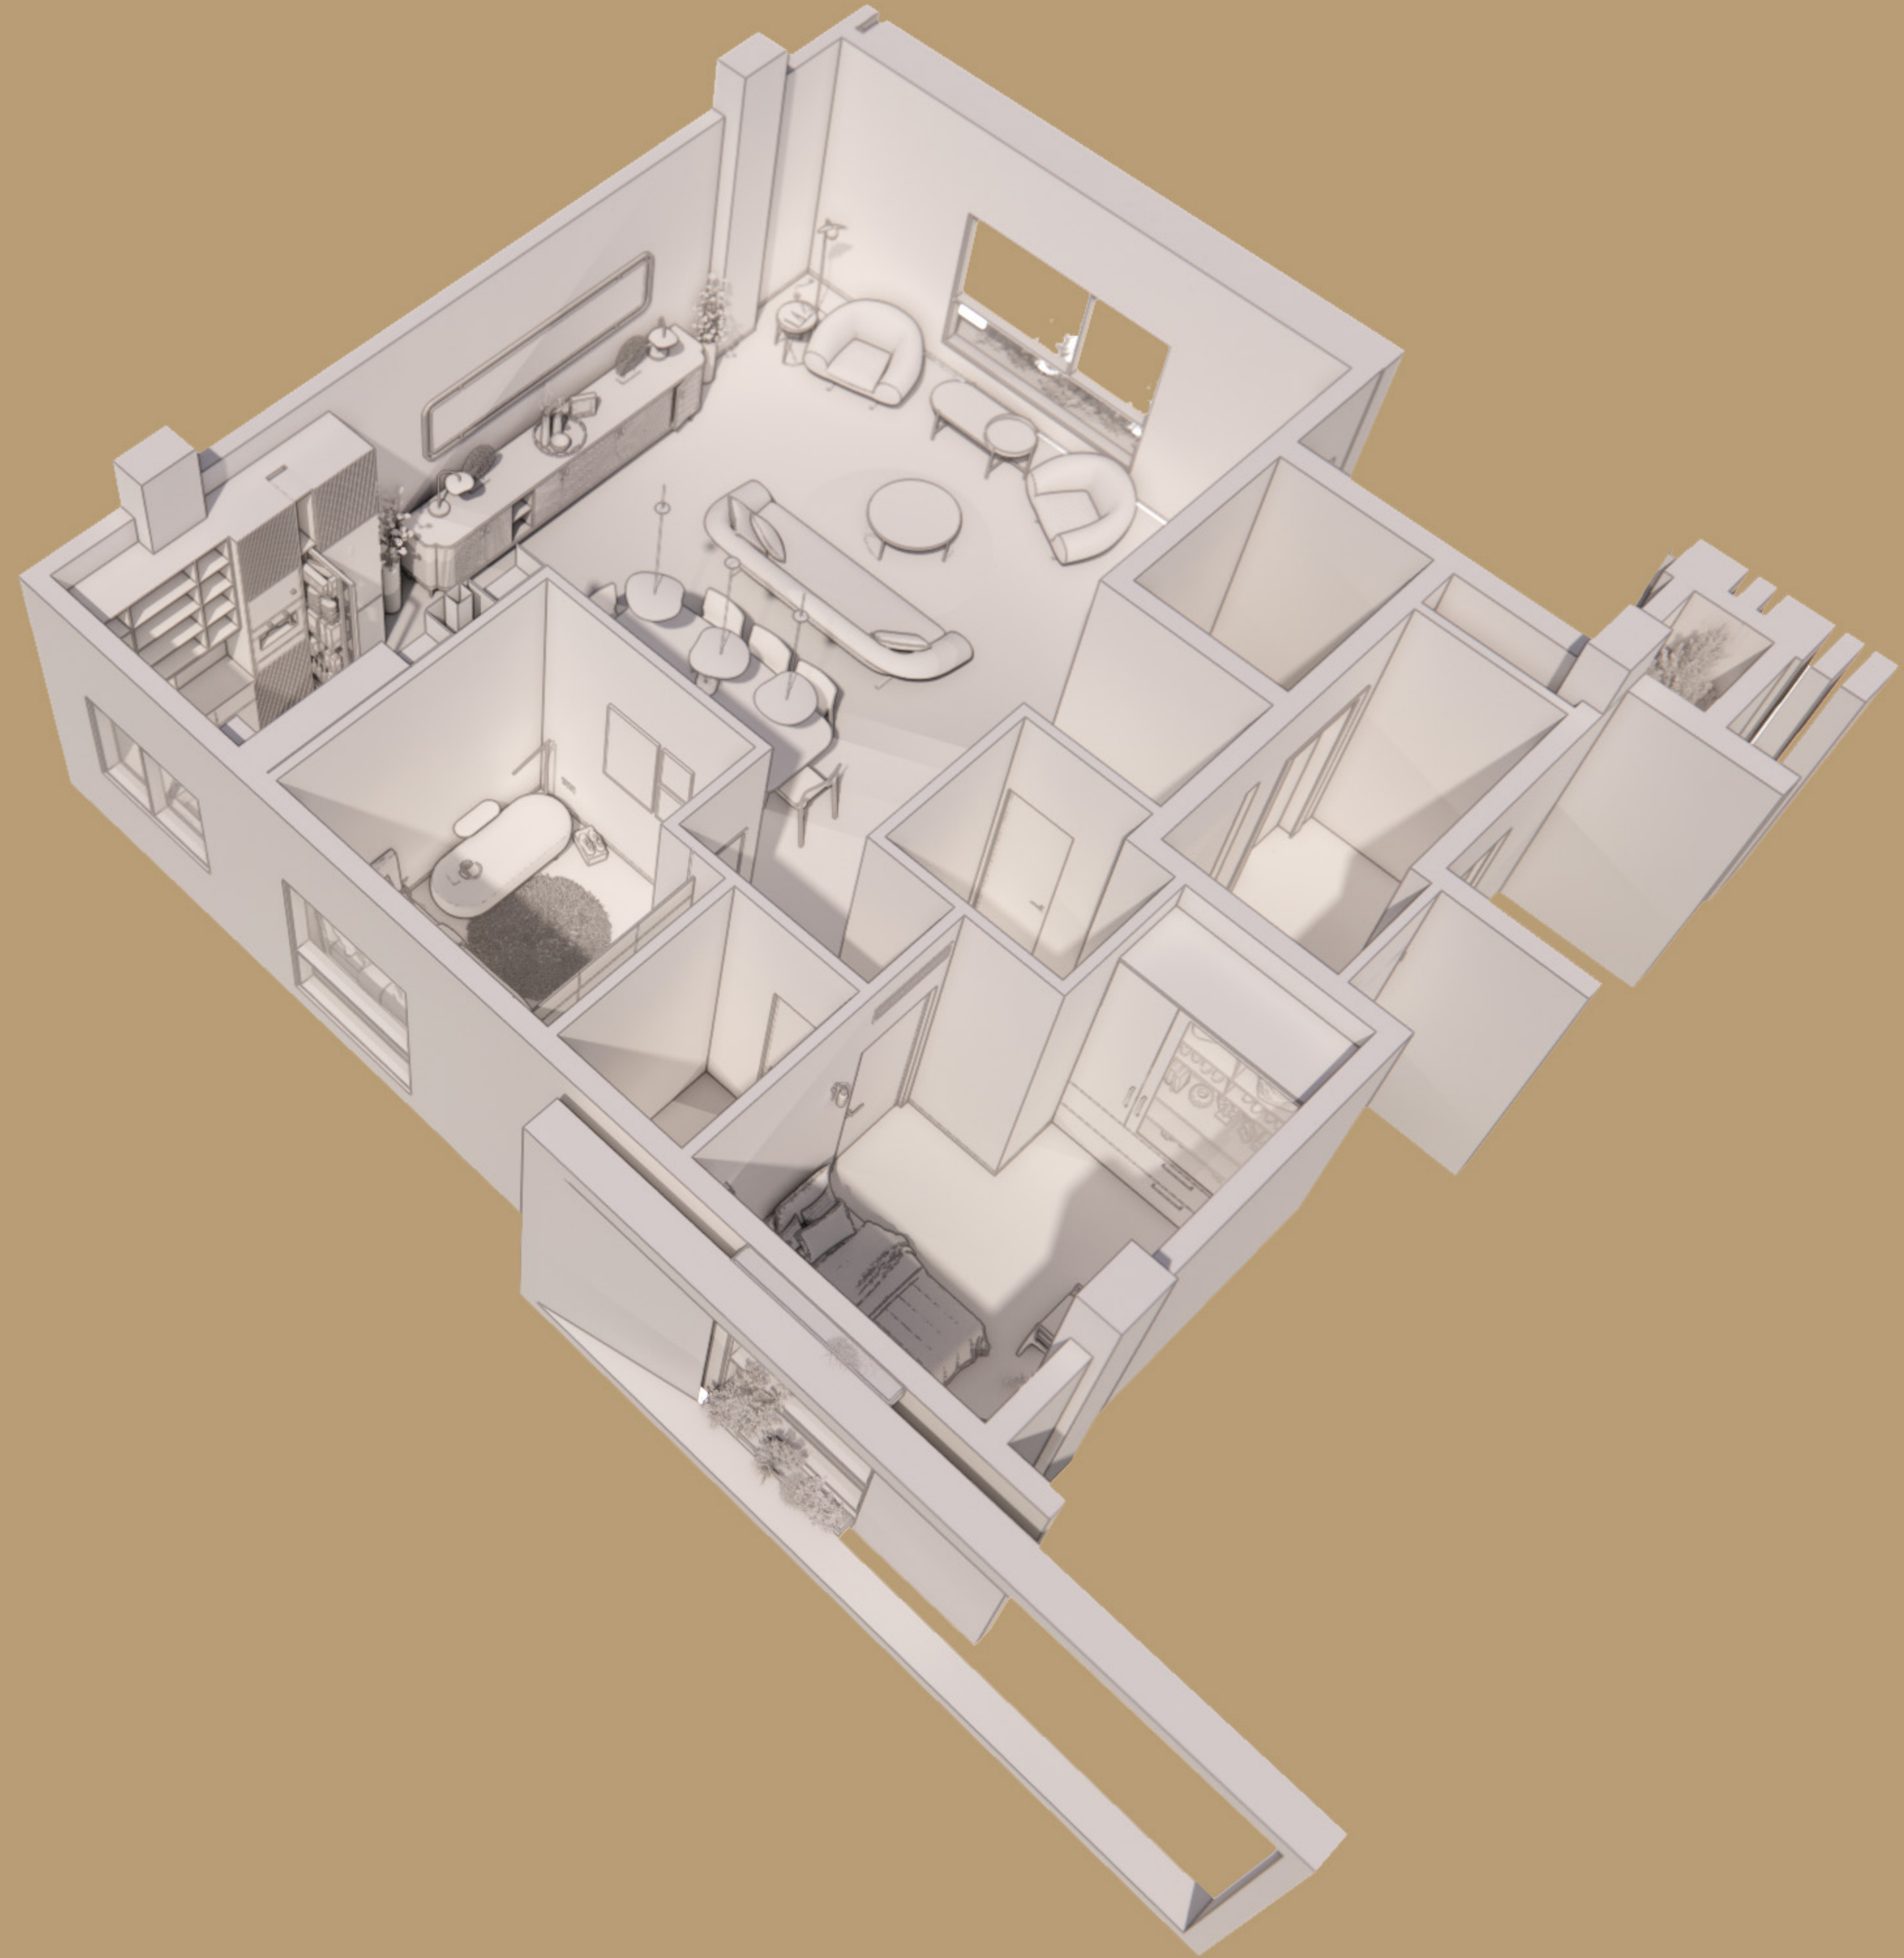

BLOCK B - Interior Design

**LIVING ROOM**  
BLOCK B - 96.73m<sup>2</sup>