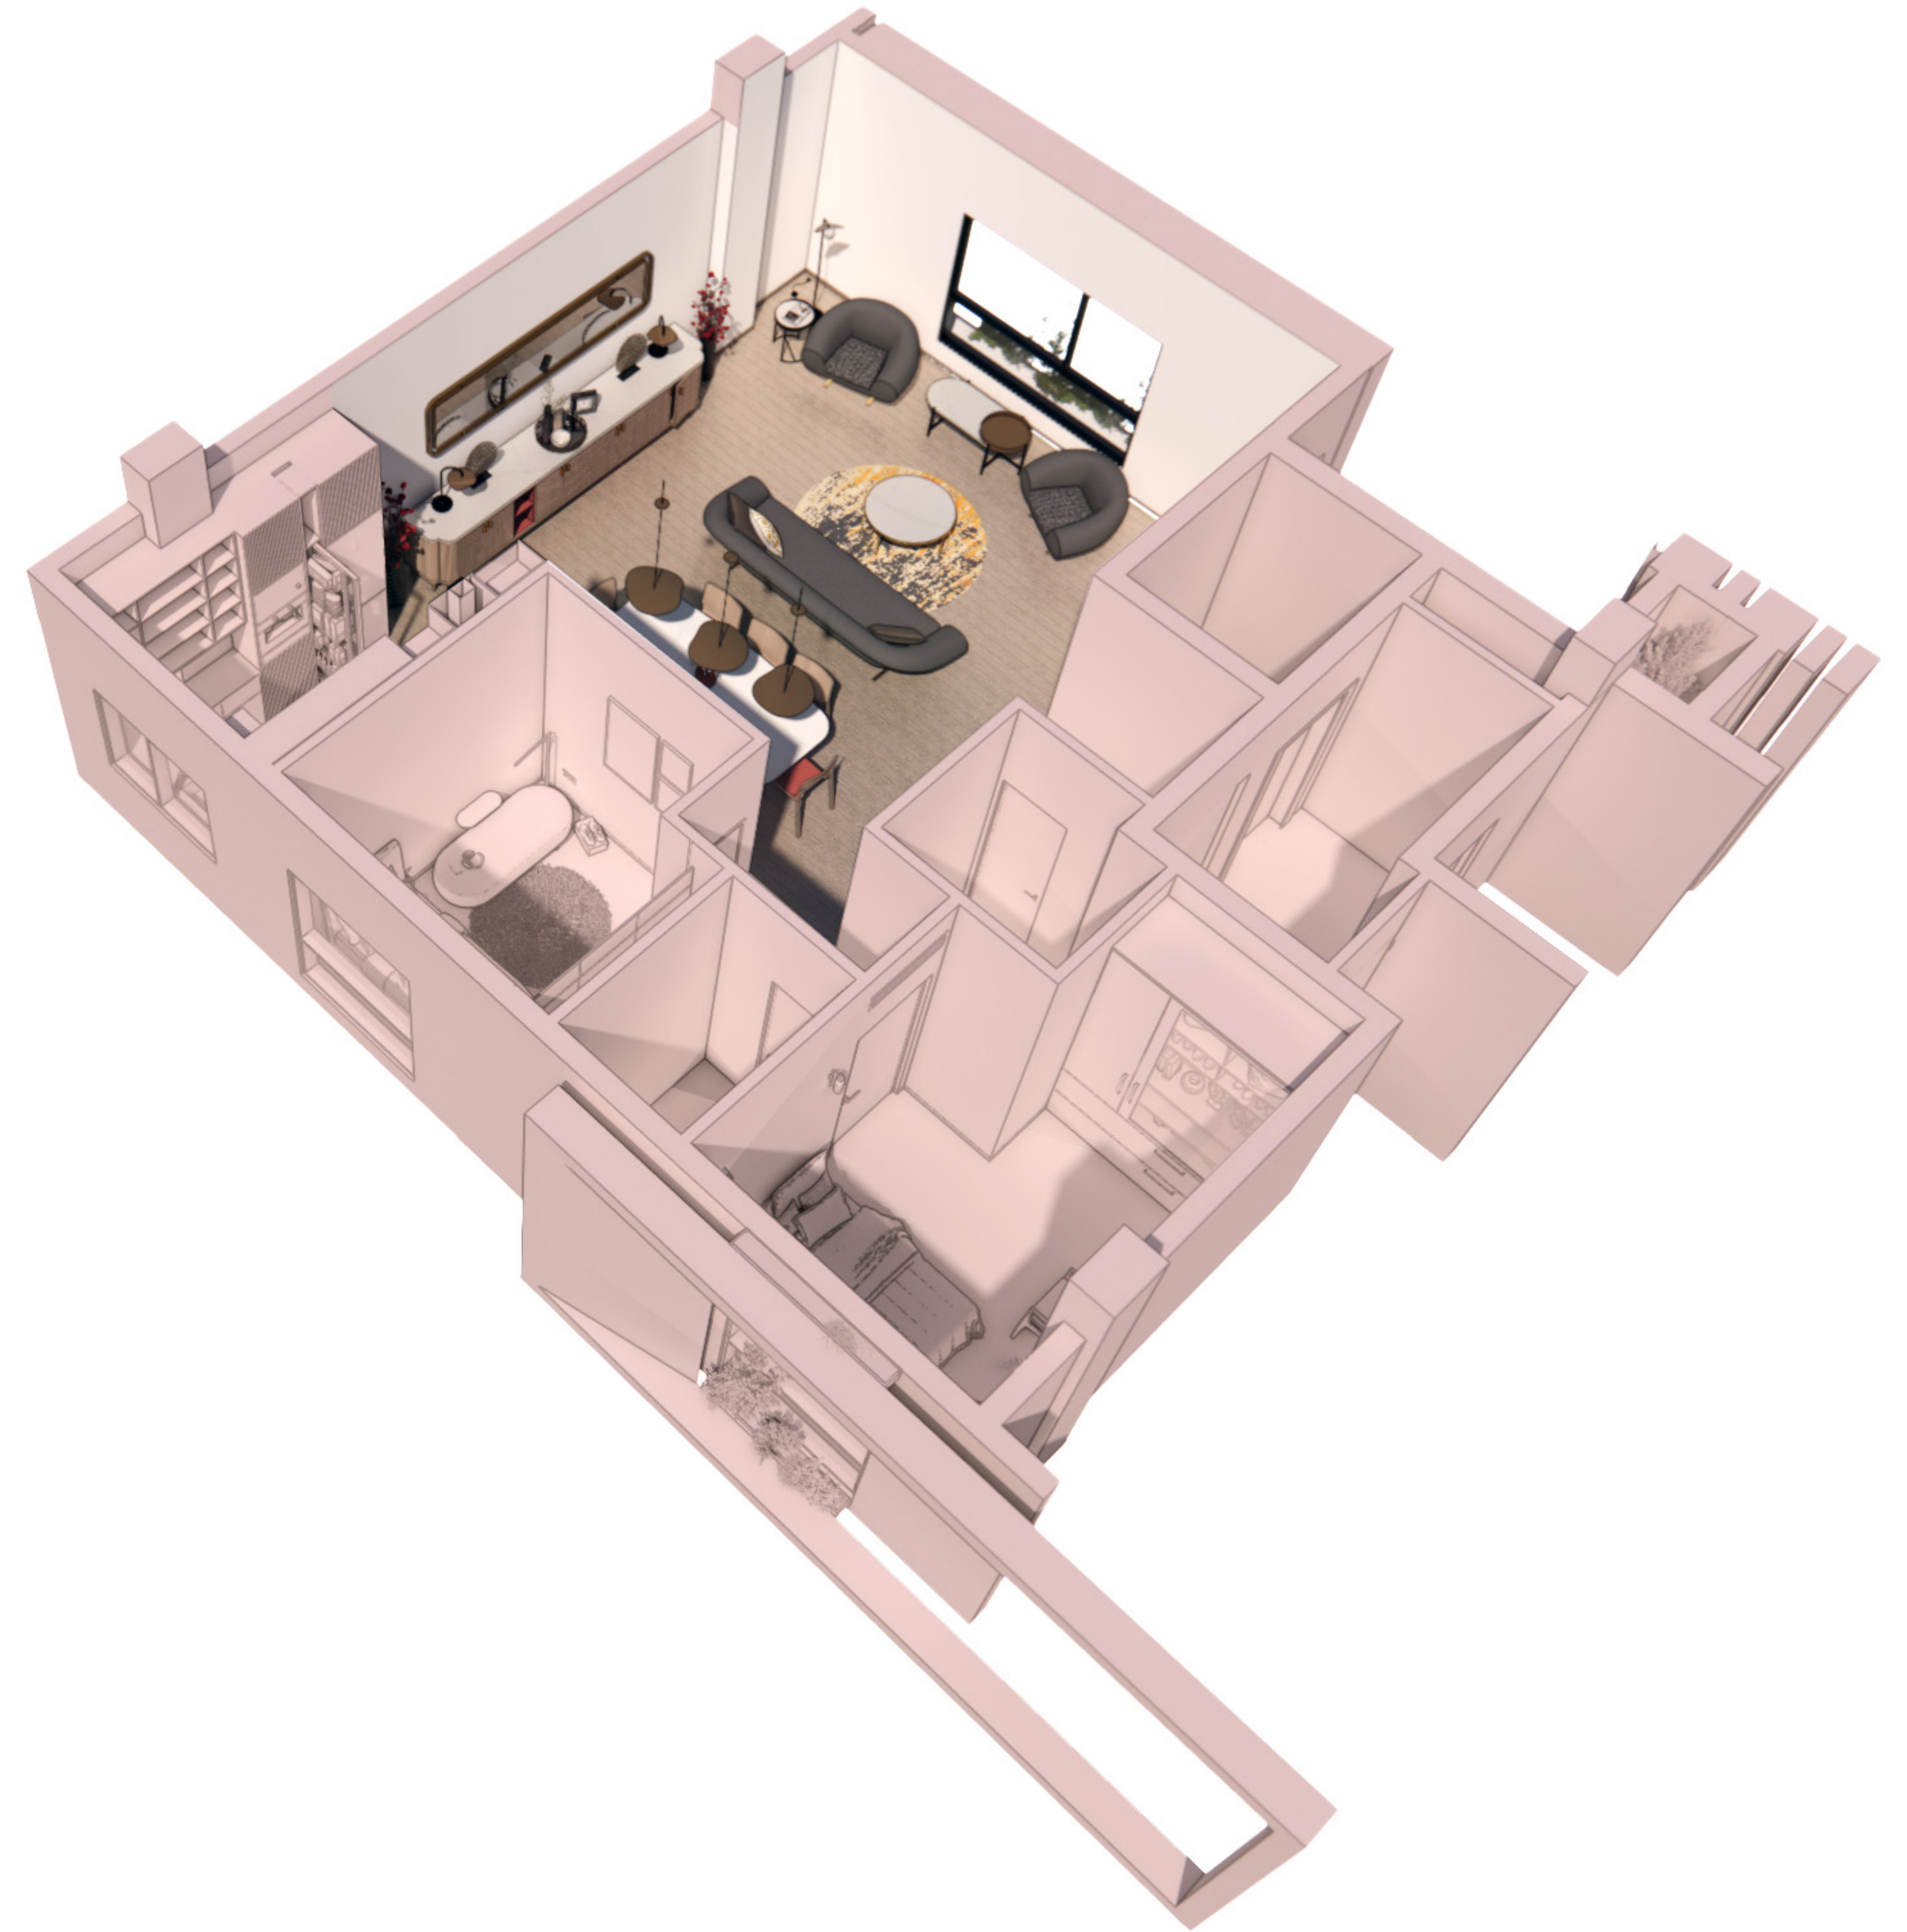

BLOCK B - Interior Design

**LIVING ROOM**  
BLOCK B - 96.73m<sup>2</sup>